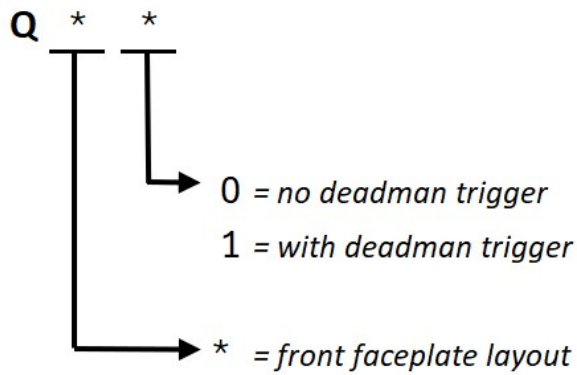

# Q-type handle

- ⇒ IP65 rated
- ⇒ Temperature range: -30°C ~ 70°C
- ⇒ Universal fit (left hand / right hand)
- ⇒ Maximum buttons : 3 (momentary / self locking)
- ⇒ Deadman trigger available

## How to order

**Example: Q21** = Q-style handle, 2 buttons on the front faceplate & deadman trigger

0

1

2

3

1