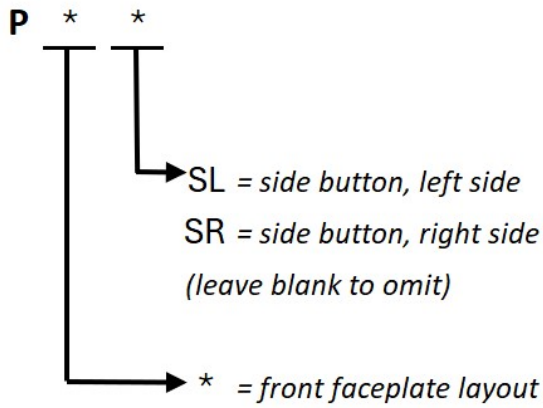

# P-type handle

- ⇒ IP65 rated
- ⇒ Temperature range: -30°C ~ 70°C
- ⇒ Universal fit (left hand / right hand)
- ⇒ Maximum buttons : 5 (momentary)
- ⇒ Roller switches available

## How to order

**Example: P03SL** = P-style handle, 3 buttons on the front faceplate & optional side button left hand side

\*\* Consult your local QP Representative for additional technical specifications and handle designs \*\*