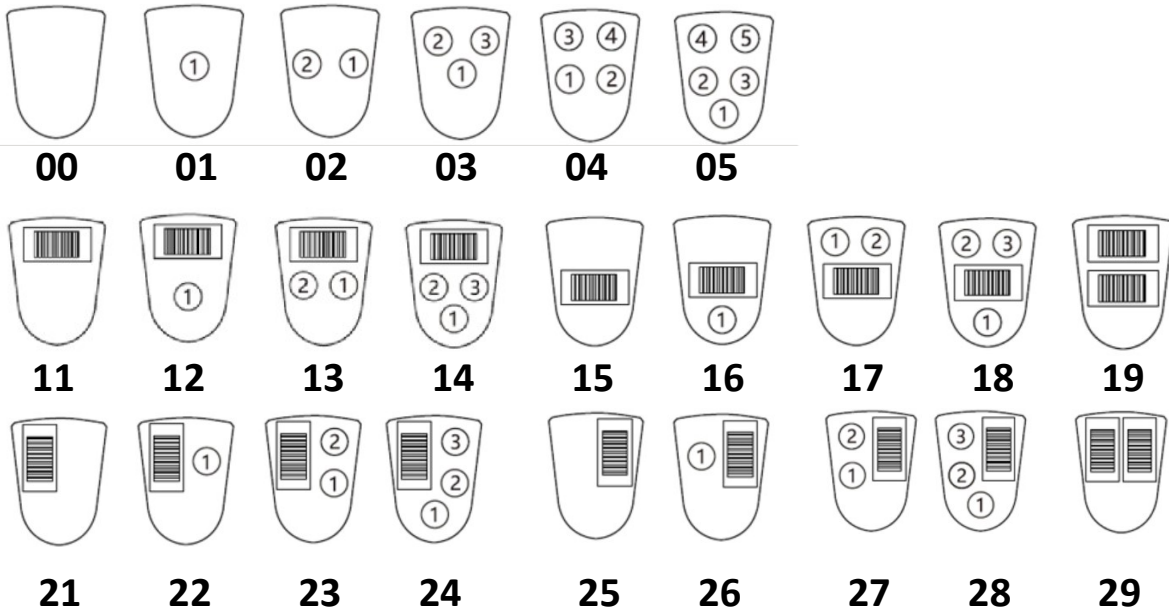

# P-type handle

- ⇒ IP65 rated
- ⇒ Temperature range: -30°C ~ 70°C
- ⇒ Universal fit (left hand / right hand)
- ⇒ Maximum buttons : 5 (momentary)
- ⇒ Roller switches available

## How to order

**Example: P03SL** = P-style handle, 3 buttons on the front faceplate & optional side button left hand side

\*\* Consult your local QP Representative for additional technical specifications and handle designs \*\*