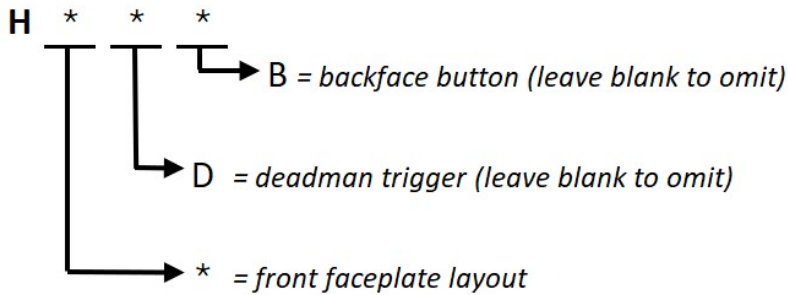

H-type handle

- ⇒ IP65 rated
- ⇒ Temperature range: -30°C ~ 70°C
- ⇒ Universal fit (left hand / right hand)
- ⇒ Maximum buttons : 6 (momentary / locking)
- ⇒ Deadman trigger available
- ⇒ Rocker switch, mini-joystick, & roller switches available

How to order

Example: H02DB = H-style handle, 2 buttons on the front faceplate, deadman trigger, & optional backface button

** Consult your local QP Representative for additional technical specifications and handle designs **