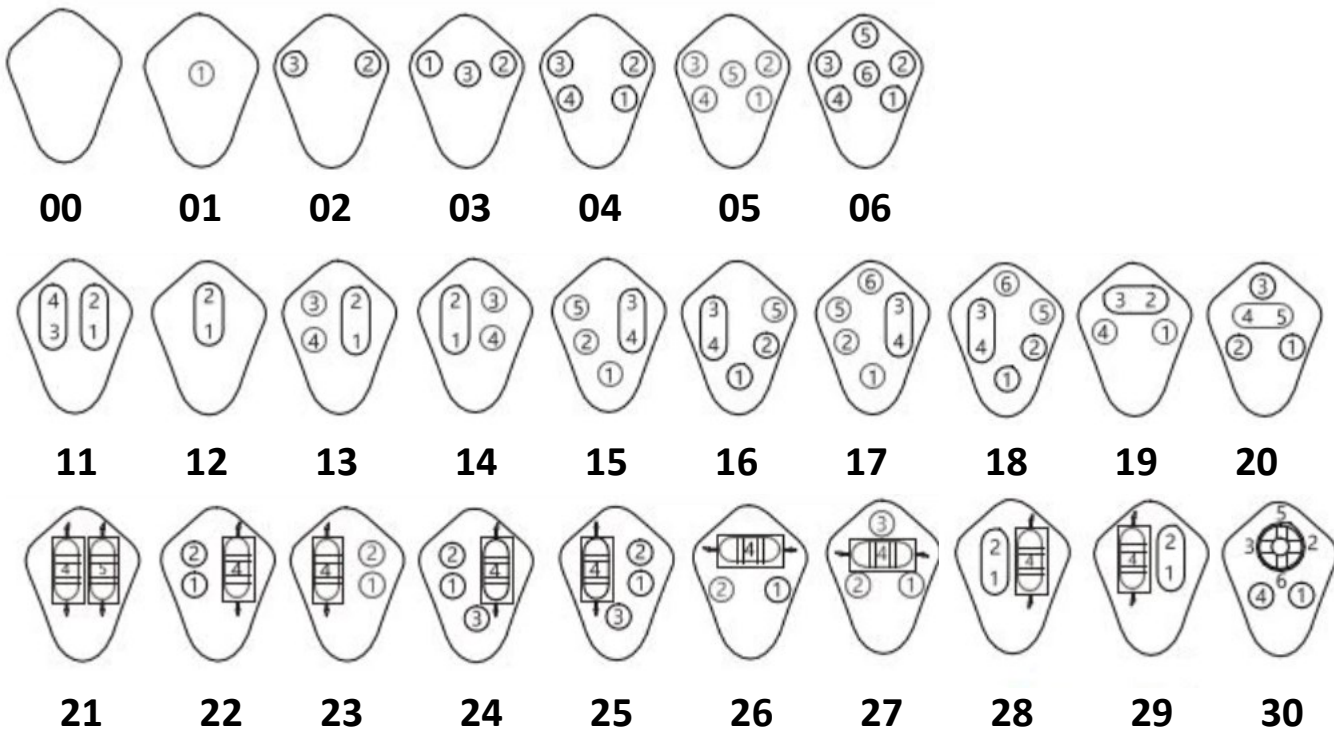

H-type handle

- ⇒ IP65 rated
- ⇒ Temperature range: -30°C ~ 70°C
- ⇒ Universal fit (left hand / right hand)
- ⇒ Maximum buttons : 6 (momentary / locking)
- ⇒ Deadman trigger available
- ⇒ Rocker switch, mini-joystick, & roller switches available

How to order

Example: H02DB = H-style handle, 2 buttons on the front faceplate, deadman trigger, & optional backface button

** Consult your local QP Representative for additional technical specifications and handle designs **