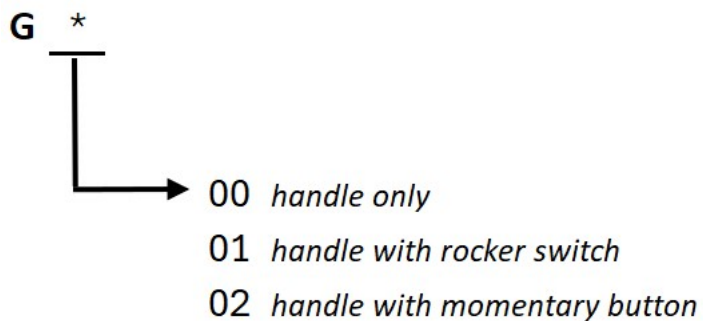

G-type handle

- ⇒ IP65 rated
- ⇒ Temperature range: -30°C ~ 70°C
- ⇒ Universal fit (left hand / right hand)
- ⇒ Maximum buttons : 1

How to order

00

01

02

*** Consult your local QP Representative for additional technical specifications and handle designs ***