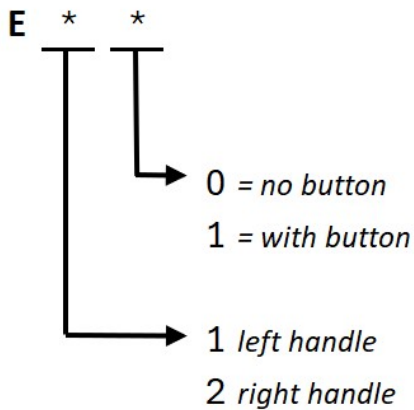

E—type handle (*excavator*)

- ⇒ IP65 rated
- ⇒ Temperature range: $-30^{\circ}\text{C} \sim 70^{\circ}\text{C}$
- ⇒ Universal fit (left hand / right hand)
- ⇒ Maximum buttons : 1
- ⇒ Rubberized cover

How to order

Example: E11 = E-style handle, left handle with top button