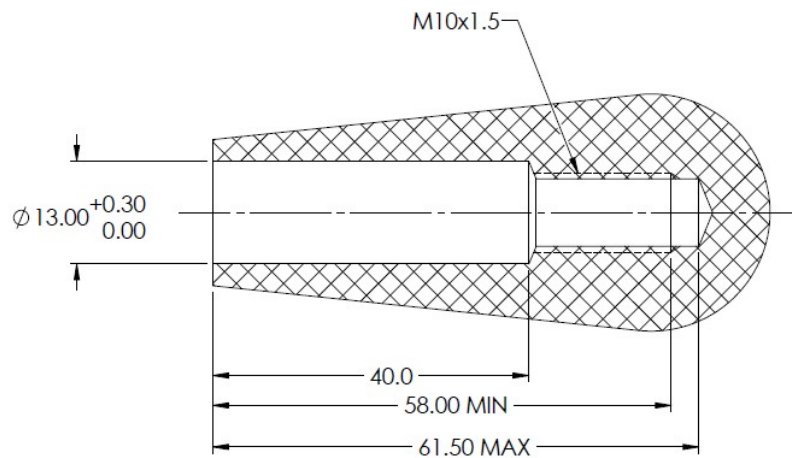

D series handle (teardrop)

**** Consult your local QP Representative for additional technical specifications and handle designs ****