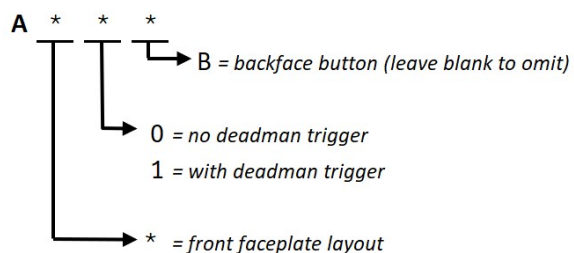

A series handle

- ⇒ IP65 rated
- ⇒ Temperature range: -30°C ~ 70°C
- ⇒ Universal fit (left hand / right hand)
- ⇒ Maximum buttons : 6 front face / 1 back face
- ⇒ Deadman trigger available

How to order

Example: A31B = A-style handle, 3 buttons on the front faceplate, deadman trigger, & optional backface button

Front Faceplate Layout Options

**Deadman
Trigger**

Back face button

**** Consult your local QP Representative for additional technical specifications and handle designs ****