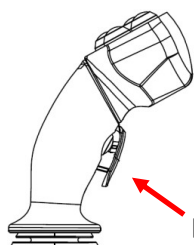

A series handle

- ⇒ IP65 rated
- ⇒ Temperature range: -30°C ~ 70°C
- ⇒ Universal fit (left hand / right hand)
- ⇒ Maximum buttons : 6 front face / 1 back face
- ⇒ Deadman trigger available

How to order

Example: A31B = A-style handle, 3 buttons on the front faceplate, deadman trigger, & optional backface button

Front Faceplate Layout Options

**Deadman
Trigger**

Back face button

**** Consult your local QP Representative for additional technical specifications and handle designs ****