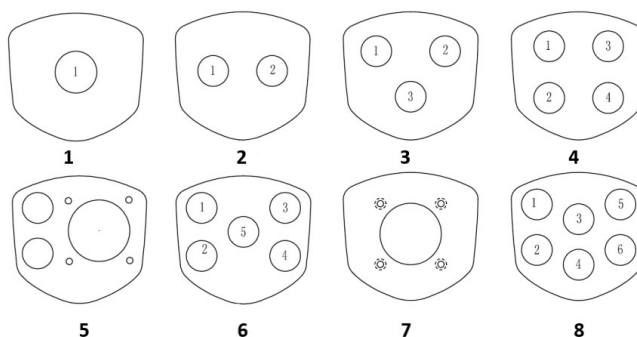

A series handle

- ⇒ IP65 rated
- ⇒ Temperature range: -30°C ~ 70°C
- ⇒ Universal fit (left hand / right hand)
- ⇒ Maximum buttons : 6 front face / 1 back face
- ⇒ Deadman trigger available

How to order

Example: A31B = A-style handle, 3 buttons on the front faceplate, deadman trigger, & optional backface button

Front Faceplate Layout Options

**Deadman
Trigger**

Back face button

**** Consult your local QP Representative for additional technical specifications and handle designs ****